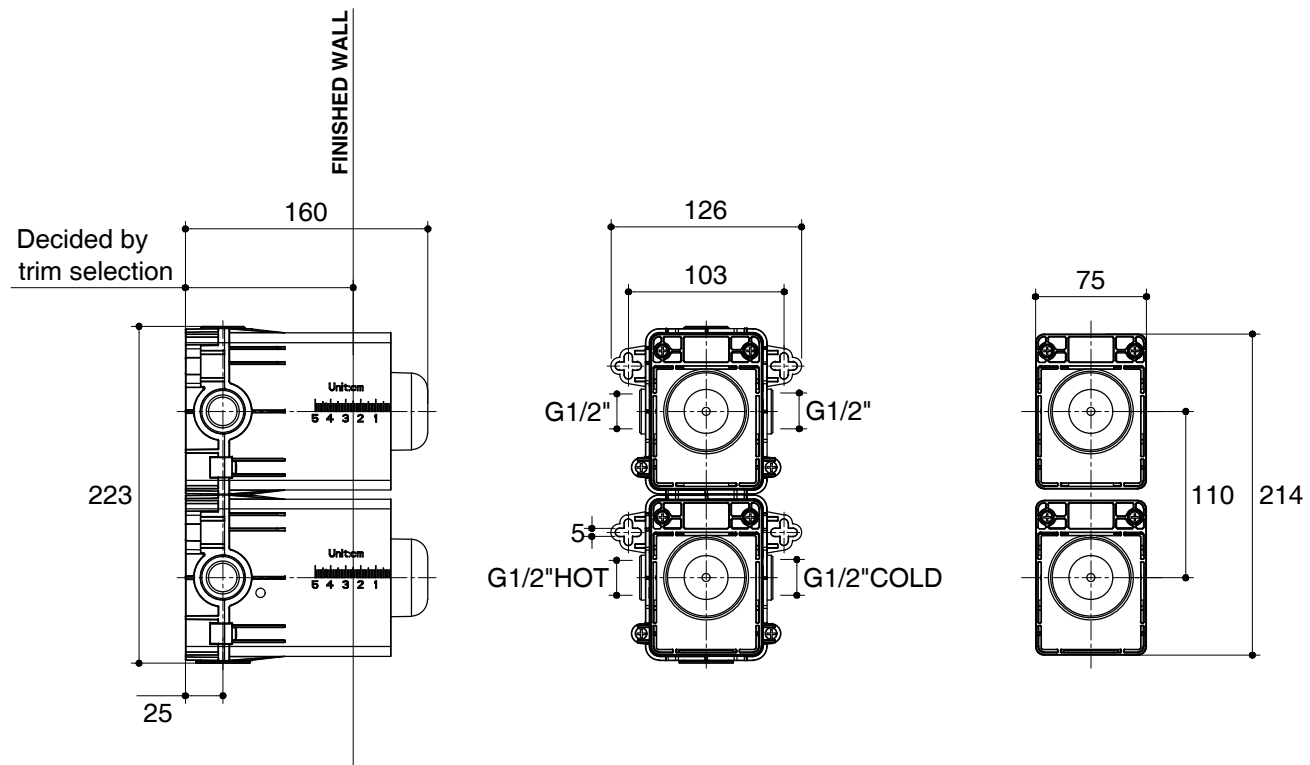

Dimensions are approximate.

Unit: mm

| | |
|-------------|--|
| SKU | K-99869X |
| Name | BEITOU |
| Description | RECESSED THERMOSTATIC 2 WAY VALVE SET |

*The recommended dimension for installation can be adjusted according to user preferences and layout.